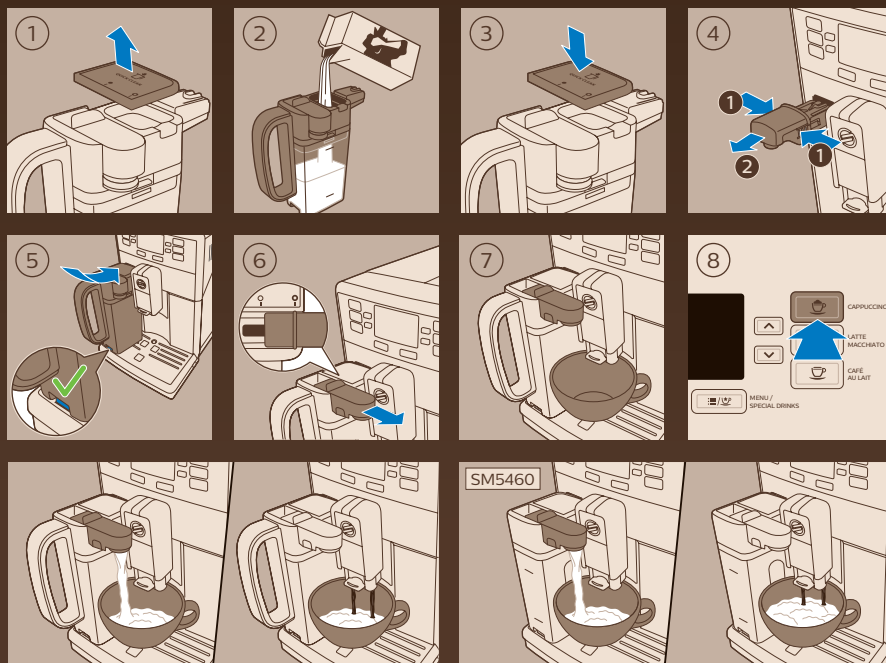

 **Saeco**

 **ESPRESSO**

 **CAPPUCCINO**

4219.460.4289.1

PicoBaristo

WWW.SAECO.COM/CARE

SM5479, SM5478, SM5473
SM5472, SM5471, SM5470
SM5460

PHILIPS